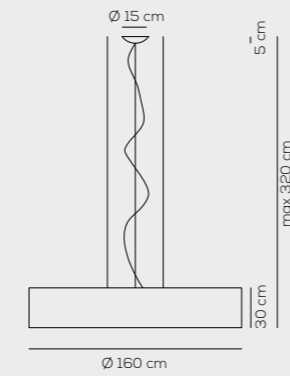

skin

Manuel Vivian

SP SKI 160 E27
kg 23 m³ 2,15

IP20 +LED

Colours (lampshade)
BC white
BA ivory white
MA brown
NE matt black

Colours (radial diffuser)
BC white
BW warm white

E27 6 x Max 16W LED or
6 x Max 20W fluo

220-240VAC

example composition code
SP SKI 160 E27 MA BW

SKIN, lampada con illuminazione verso alto e basso / with upward and downward lighting.

SP SKI 160 LED
kg 23 m³ 2,15