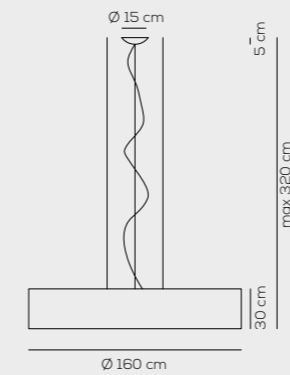

Colours (radial diffuser)
BC white
BW warm white

E27 6 x Max 16W LED or
6 x Max 20W fluo

220-240VAC

example composition code
SP SKI 160 E27 MA BW

SKIN, lampada con illuminazione verso alto e basso / with upward and downward lighting.

SP SKI 160 LED
kg 23 m³ 2,15

CE EAC ETL in progress

IP20 CRI90  LED

Colours (lampshade)
BC white
BA ivory white
MA brown
NE matt black

Colours (radial diffuser)
BC white

3000K*
4000K upon request

LED 98W - diffused beam
~10719 lm* 109 lm/W* source